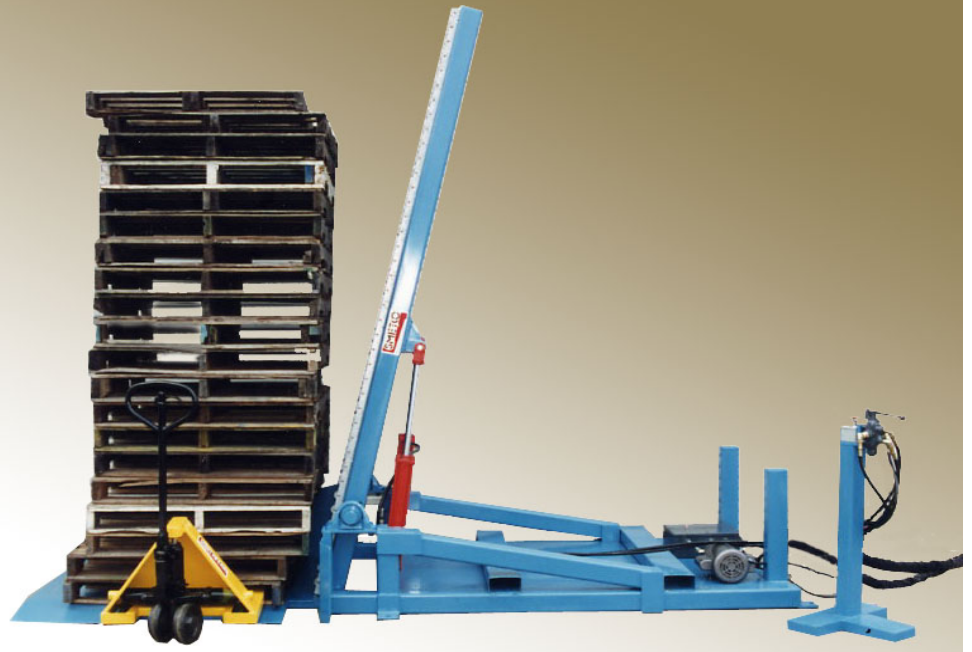

SMETCO, INC.

Floor Lift Upender

Your #1 Source

No Forklift Required
The Upender Can Be
Loaded With A Pallet
Jack.

Simple and Efficient

- ◆ Single Phase
- ◆ Hand Lever Control
- ◆ Forklift Pockets
- ◆ Compact Unit.
- ◆ Ready To Use